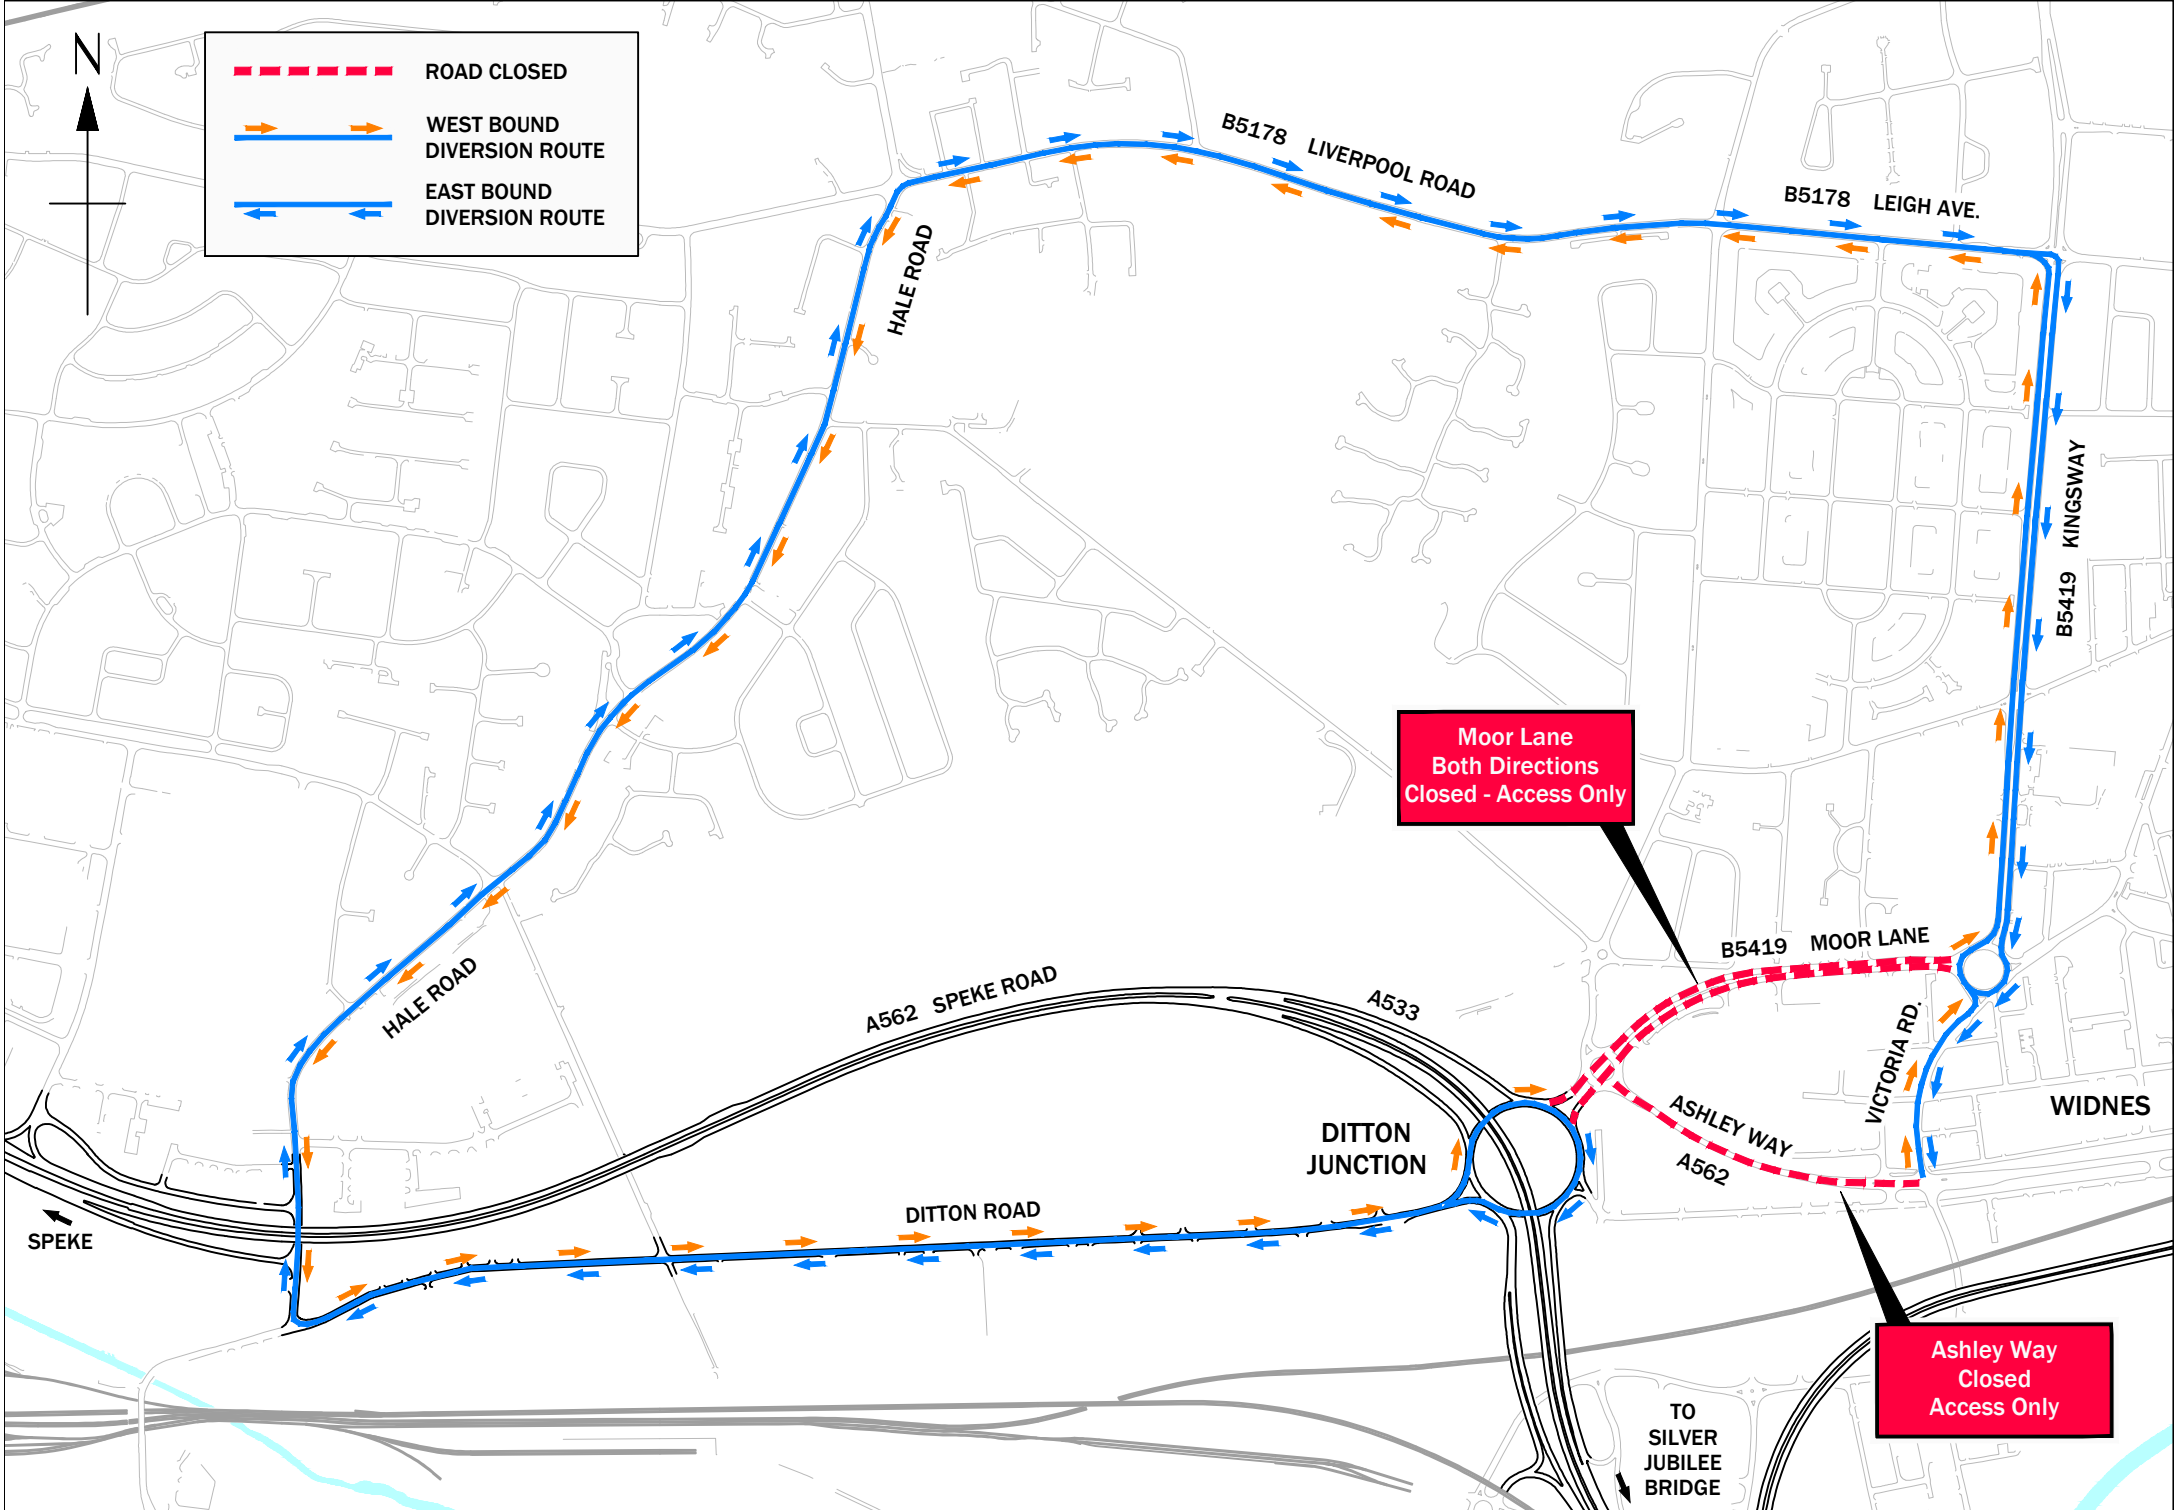

	ROAD CLOSED
	WEST BOUND DIVERSION ROUTE
	EAST BOUND DIVERSION ROUTE

Moor Lane
Both Directions
Closed - Access Only

Ashley Way
Closed
Access Only

SPEKE

WIDNES

TO
SILVER
JUBILEE
BRIDGE