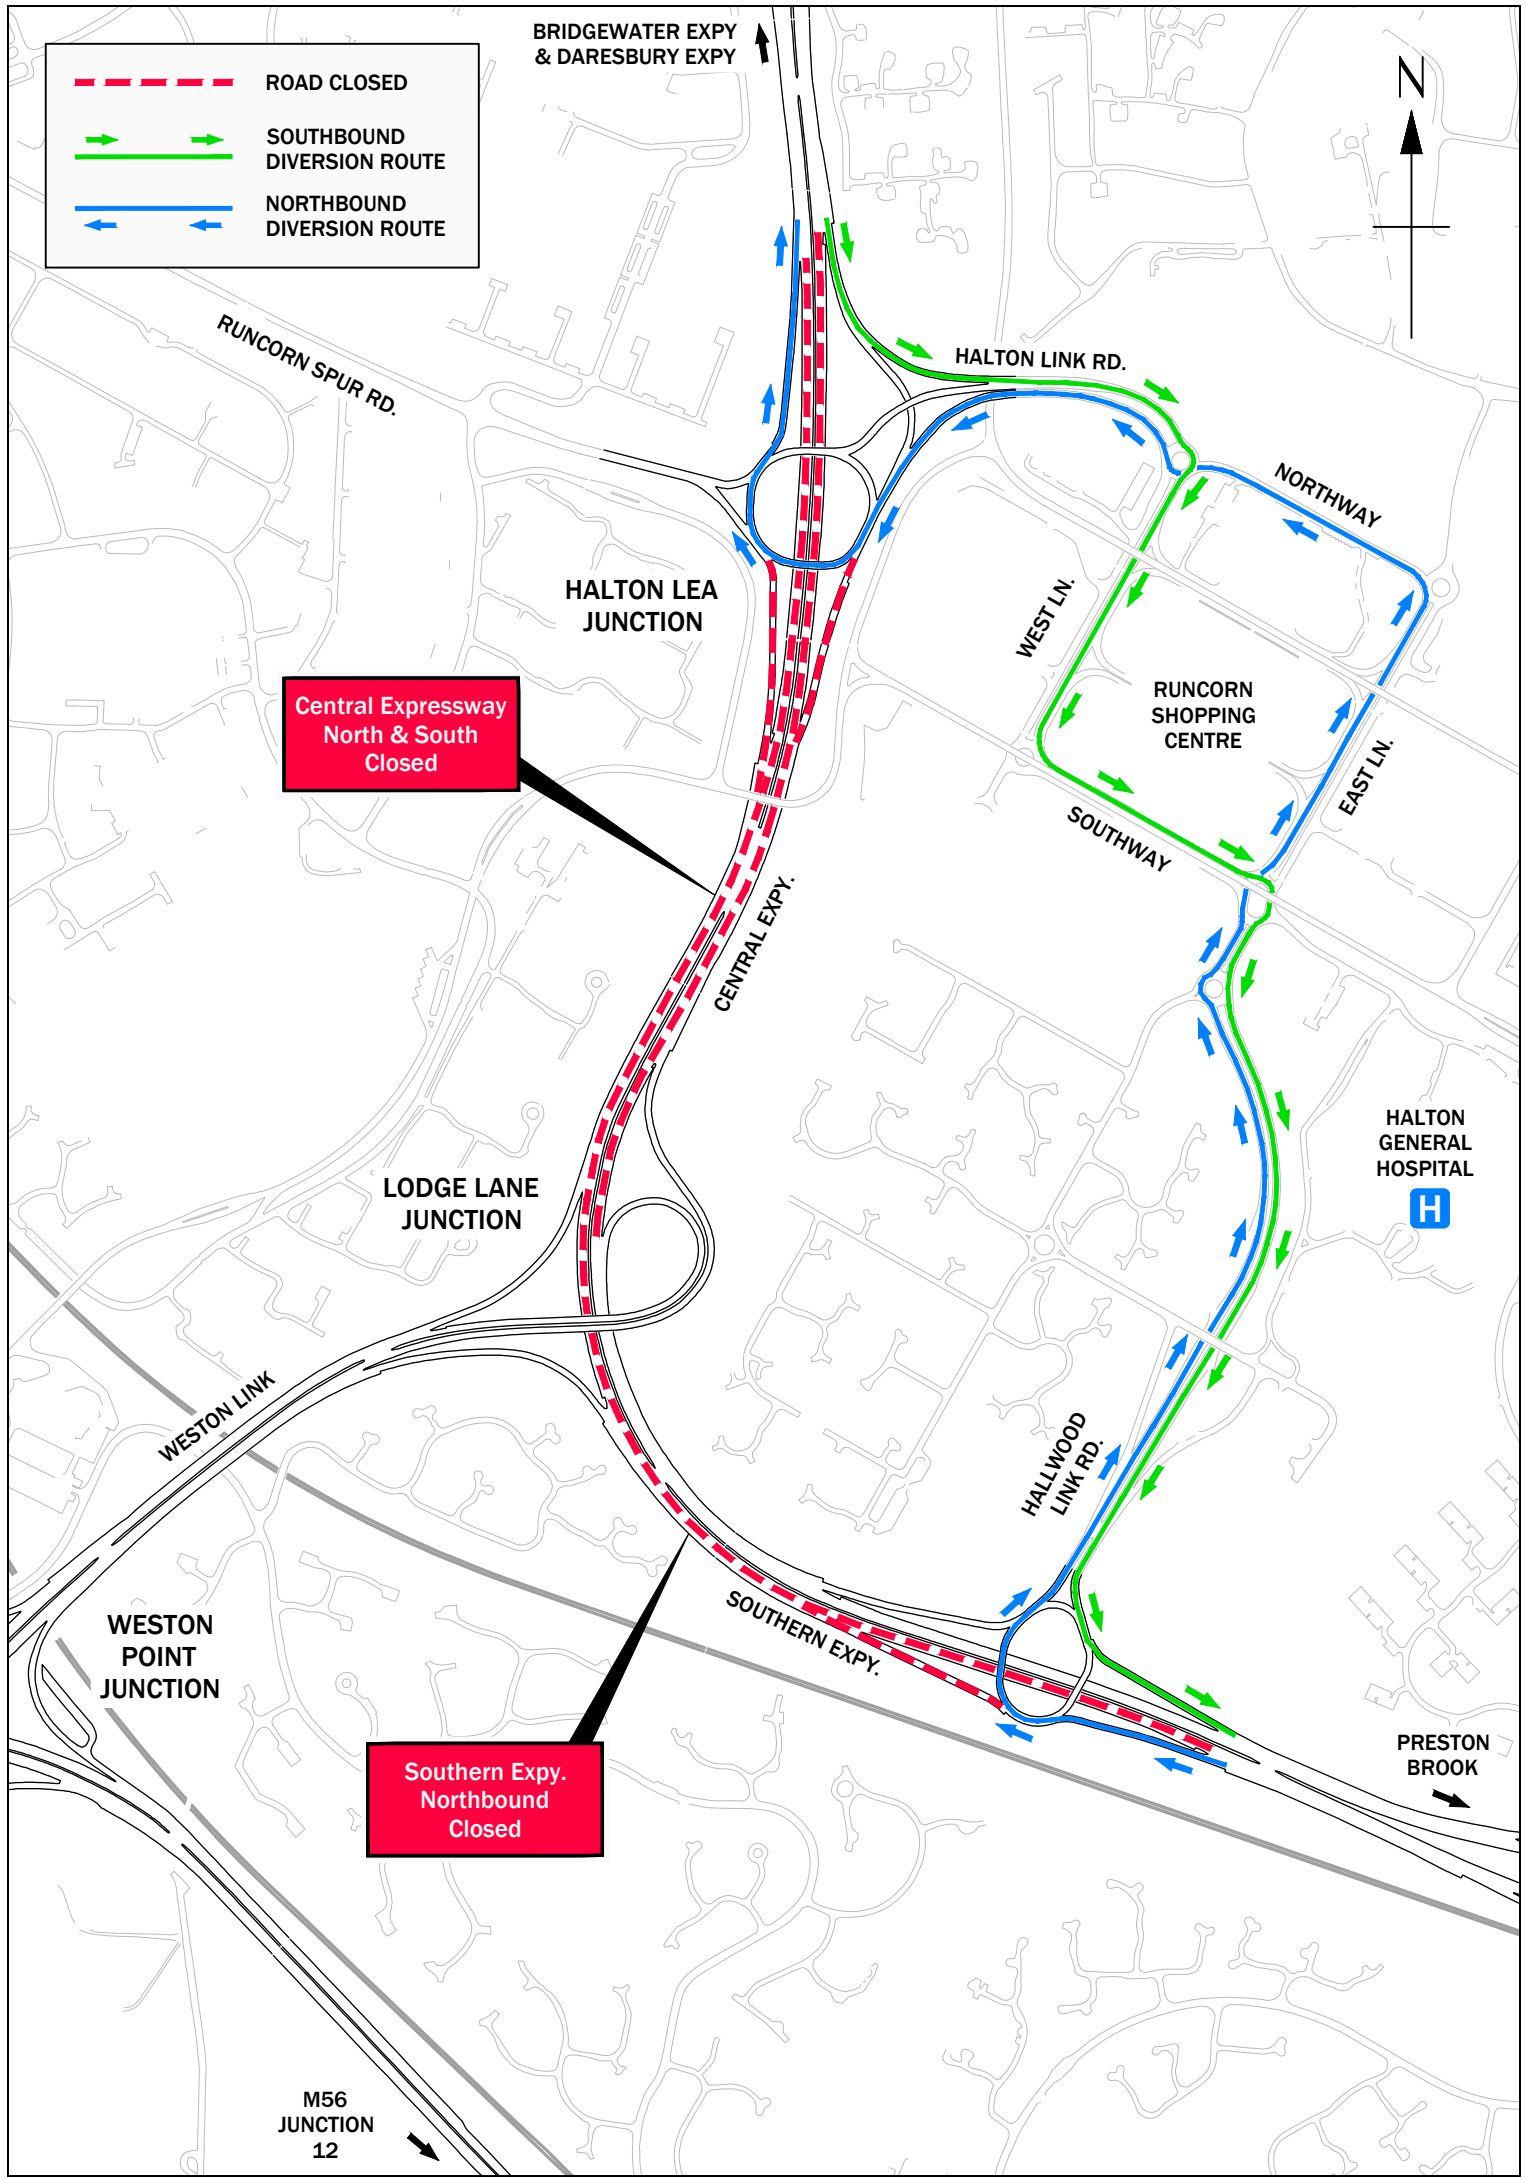

	ROAD CLOSED
	SOUTHBOUND DIVERSION ROUTE
	NORTHBOUND DIVERSION ROUTE

**Central Expressway
North & South
Closed**

**Southern Expy.
Northbound
Closed**

RUNCORN SPUR RD.

BRIDGEWATER EXPY & DARESBUARY EXPY

HALTON LINK RD.

HALTON LEA JUNCTION

NORTHWAY

WEST LN.

RUNCORN SHOPPING CENTRE

SOUTHWAY

EAST LN.

LODGE LANE JUNCTION

HALTON GENERAL HOSPITAL

WESTON LINK

HALLWOOD LINK RD.

WESTON POINT JUNCTION

SOUTHERN EXPY.

PRESTON BROOK

M56 JUNCTION 12